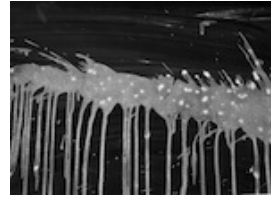

6. **YOORS, Jan** (Belgian, 1922 - 1977)

*NYC*, 1971

Vintage gelatin silver print

Paper and image size: 10 x 7 1/4 inches

"W4-25" in pencil on print verso.

(P1850JY)

7. **YOORS, Jan** (Belgian, 1922 - 1977)

*Jungle II*, 1976

Gouache on canvas

Canvas size: 21 x 24 inches

Image size: 8 x 12 inches

Signed and dated lower right in image.

(P1817JY)

8. **YOORS, Jan** (Belgian, 1922 - 1977)  
*NYC Summer*, 1971  
Gelatin silver print, printed 2014  
Edition: 1/15  
Paper size: 11 x 14 inches  
Image size: 8 ½ x 13 inches  
Estate stamp with: estate signature; title; negative, print, and copyright dates; and edition number in pencil on print verso. Printed by Chuck Kelton (P1819JY)