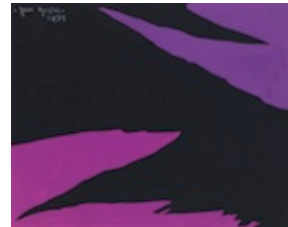

15. **YOORS, Jan** (Belgian, 1922 - 1977)
  Purple and Black, 1975

Gouache on paper

Paper size: 6 1/2 x 9 inches

Image size: 5 1/2 x 7 inches

Signed and dated in white pencil in image. "paleblue", "7x9 feet" and "purple border" in pencil on recto border.

(P1809JY)