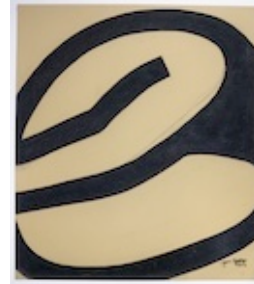

Additional images are available please inquire