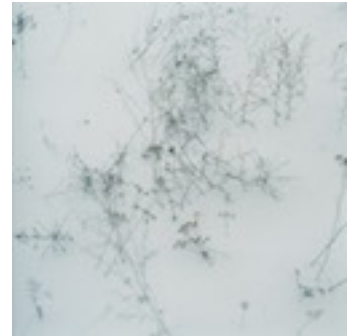

11. **SCHWALBE, Anne** (b. 1974)
  Wiese XIX (meadow XIX), 2010
  Analog Type C print, printed by the photographer
  Image size: 8 3/8 x 8 3/8 inches
  Edition: 1/7 + 2 APs
  UNSIGNED.
  (P2407SCH)